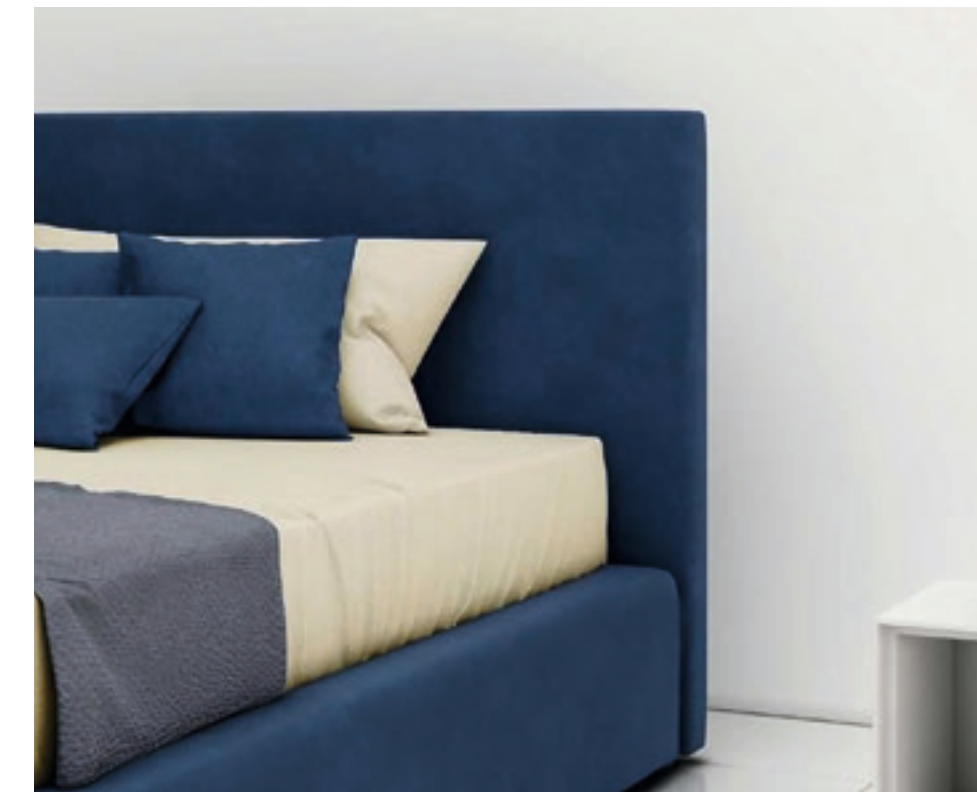

Ayrton

*Letto tessile versione box contenitore CLASSIC - Rivestimento art. LUSKY col. 01 blu
Dimensioni cm. L 168 P 211 H 110 - Sommier sfoderabile
Disponibile anche nelle versioni da una piazza e mezza e singolo*

*Upholstered bed CLASSIC container box version - Covered with art. LUSKY col. 01 blue
Sizes cm. W 136 D 211 H 110 - Sommier with removable cover
Also available in full and single sizes*