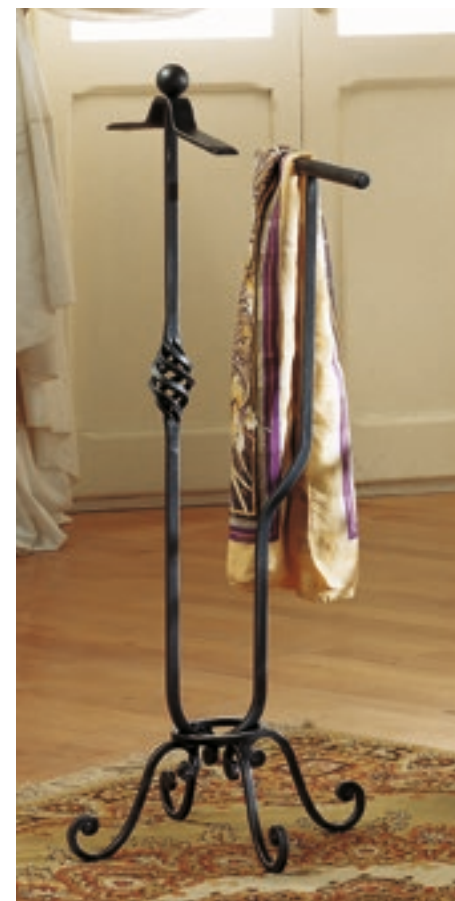

Ares

Appendiabiti servomuto in ferro pieno forgiato a mano
Finitura L205 antracite canna fucile
Dimensioni cm. L 49 P 41 H 103
Valet clothes stand in solid hand forged wrought iron
L205 gun-barrel anthracite finish
Sizes cm. W 49 D 41 H 103