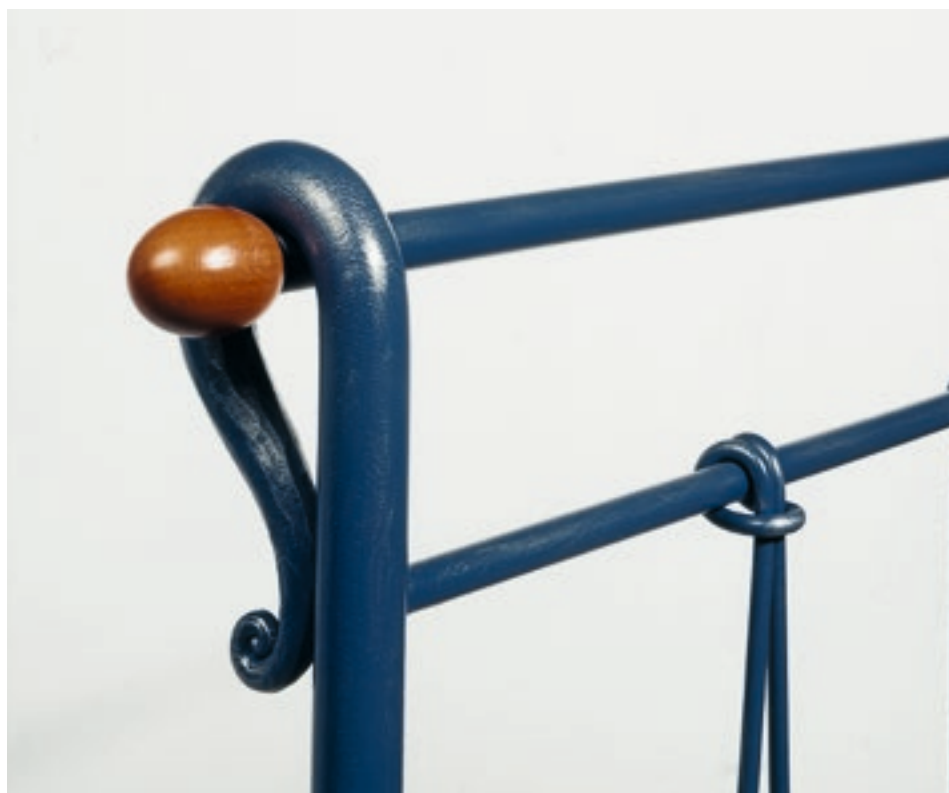

Rosy

*Struttura completamente in ferro pieno forgiato a mano
Finitura A113 azzurro cielo argentato con terminali in legno o ferro
Predisposto per inserimento cuscini testiera
In foto con servomuto mod. Ares
Dimensioni cm. L 174 P 215 H test. 123 H ped. 83
Disponibile anche nelle versioni da una piazza e mezza e singolo*

*Structure in solid hand forged wrought iron
A113 silver sky blue finish with finals in wood or iron
Predisposed for insertion of headboard pillows
In the picture with valet clothes rack mod. Ares
Sizes cm. W 174 D 215 H head. 123 H foot. 83
Also available in full and single sizes*